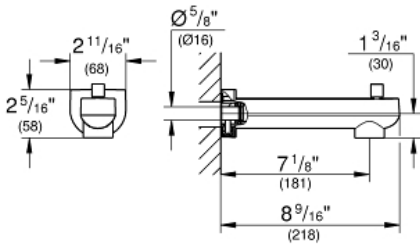

PLUS
Diverter Tub Spout
MODEL # 13407003

Pure Freude
an Wasser

GROHE

Product Description:
PLUS
Diverter Tub Spout

Standard Specification:

- 7.1" aerator reach
- 8.7" spout reach
- SlipFit installation
- Pull-up diverter activation
- **GROHE StarLight** chrome finish

Applicable Codes & Standards:

- Energy Policy Act of 1992
- ASME A112.18.1/CSA B125.1
- MASS

Color:
□ 13407003 StarLight Chrome